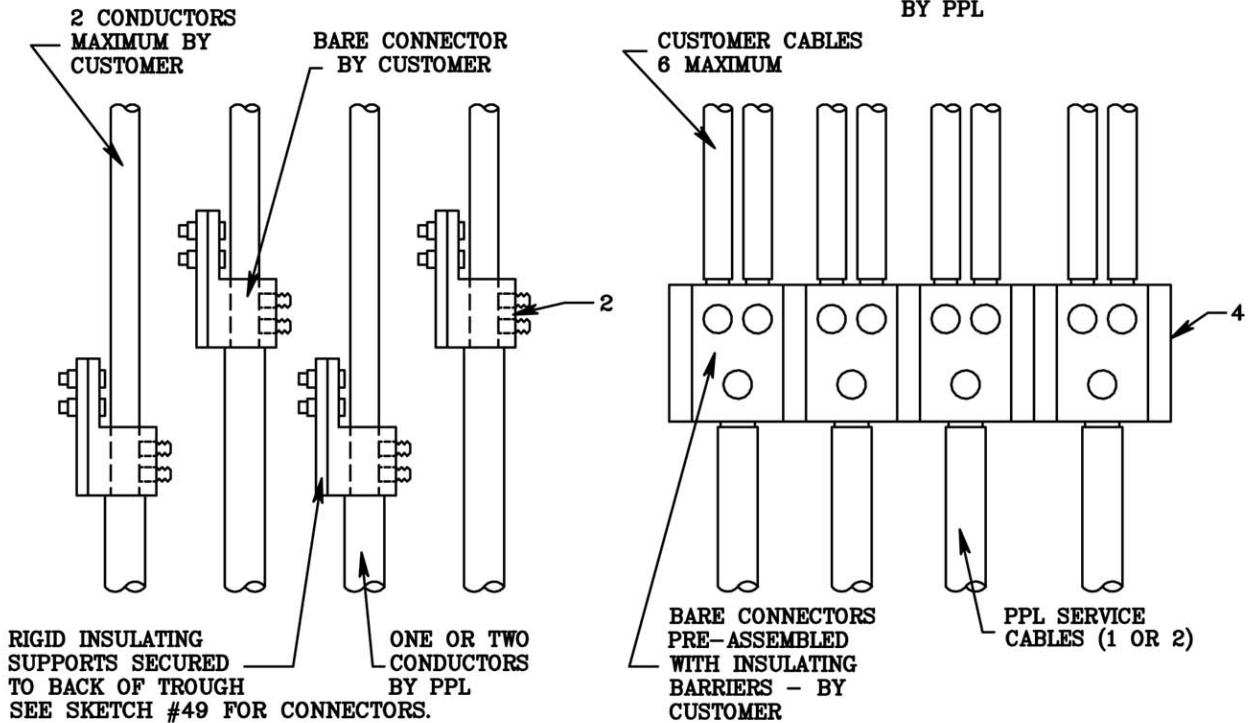

Vertical Sealable Wire Trough  
Typical Method of Providing  
Single Point of Connection for  
Multiple Service Entrance Conductors

RULES FOR ELECTRIC METER AND SERVICE INSTALLATIONS  
**PPL ELECTRIC UTILITIES CORPORATION**

Rules: 5

REMSL\_S048\_R1.dwg

Date: 2/22/05 Engr: RGR