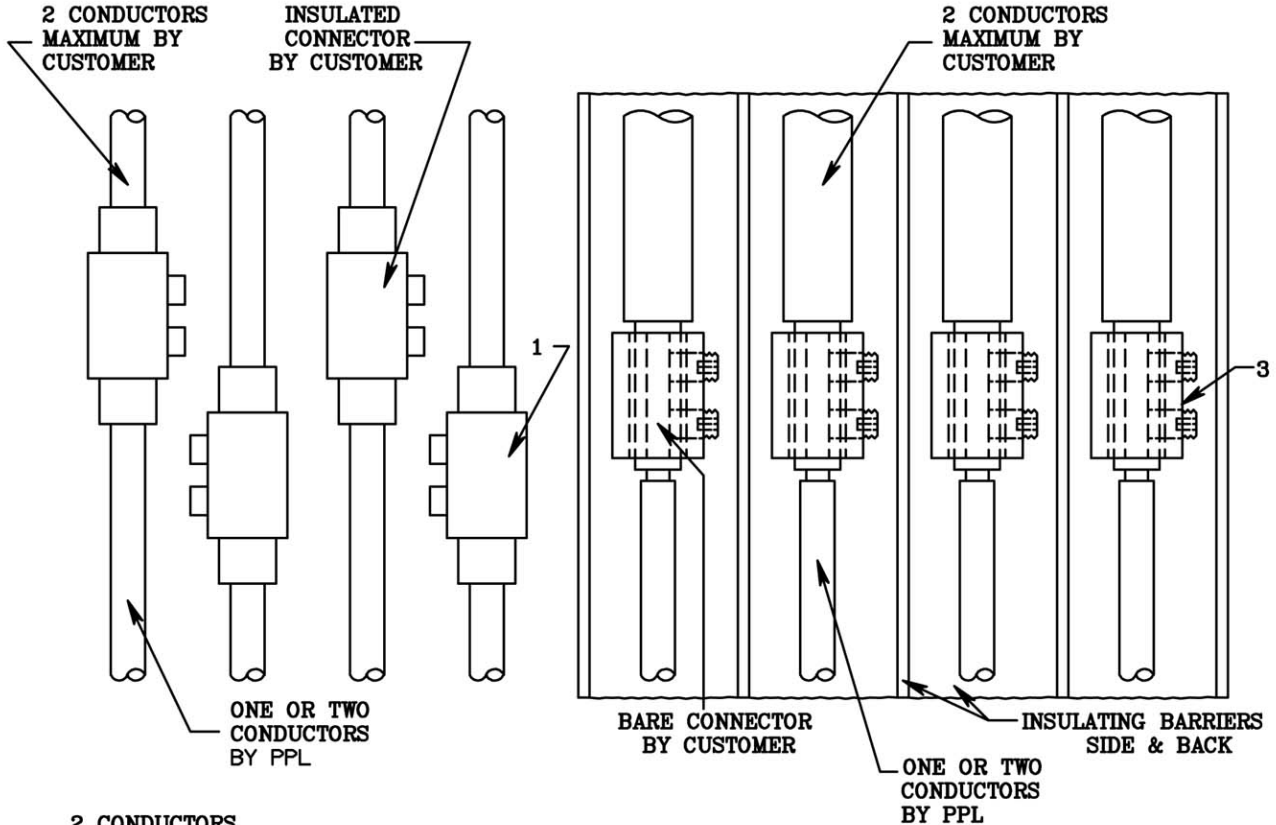

Vertical Sealable Wire Trough  
Typical Method of Providing  
Single Point of Connection for  
Multiple Service Entrance Conductors

RULES FOR ELECTRIC METER AND SERVICE INSTALLATIONS  
**PPL ELECTRIC UTILITIES CORPORATION**

Rules: 5

REMSL\_S048\_R1.dwg

Date: 2/22/05 Engr: RGR