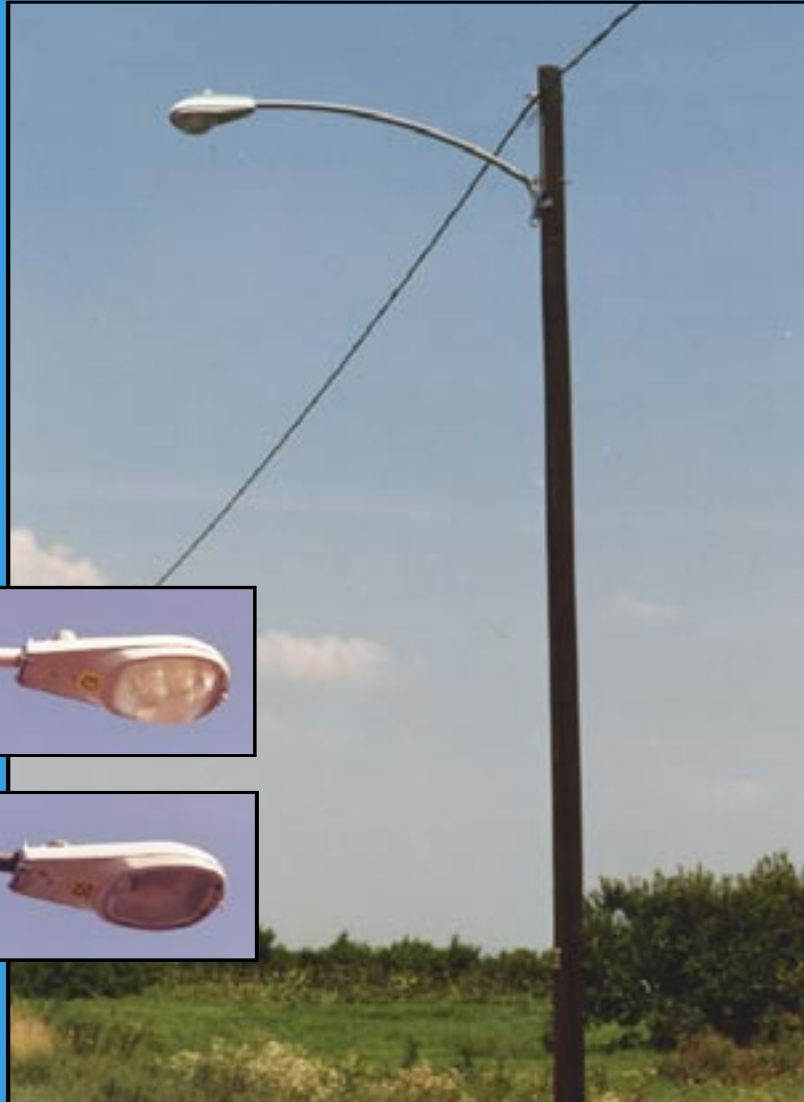

OUTDOOR LIGHTING

PPL Electric Utilities

COBRA HEAD

LUMINAIRE:	Cobra head, semi-cutoff or cutoff, gray
LAMP SIZE:	5,800 lumen (70 watt) 9,500 lumen (100 watt) 16,000 lumen (150 watts) 25,500 lumen (250 watts) 50,000 lumen (400 watts)
LAMP TYPE:	High-pressure sodium
BRACKETS:	2, 4, 6, 8, 12, 16 or 20 foot lengths
POLE:	Wood, 25-35 feet above ground directly embedded 5 feet in the ground
ELECTRIC SUPPLY:	Overhead
RATE:	Wood pole overhead, high-pressure sodium (SHS)

COBRA HEAD

OVERHEAD SUPPLY