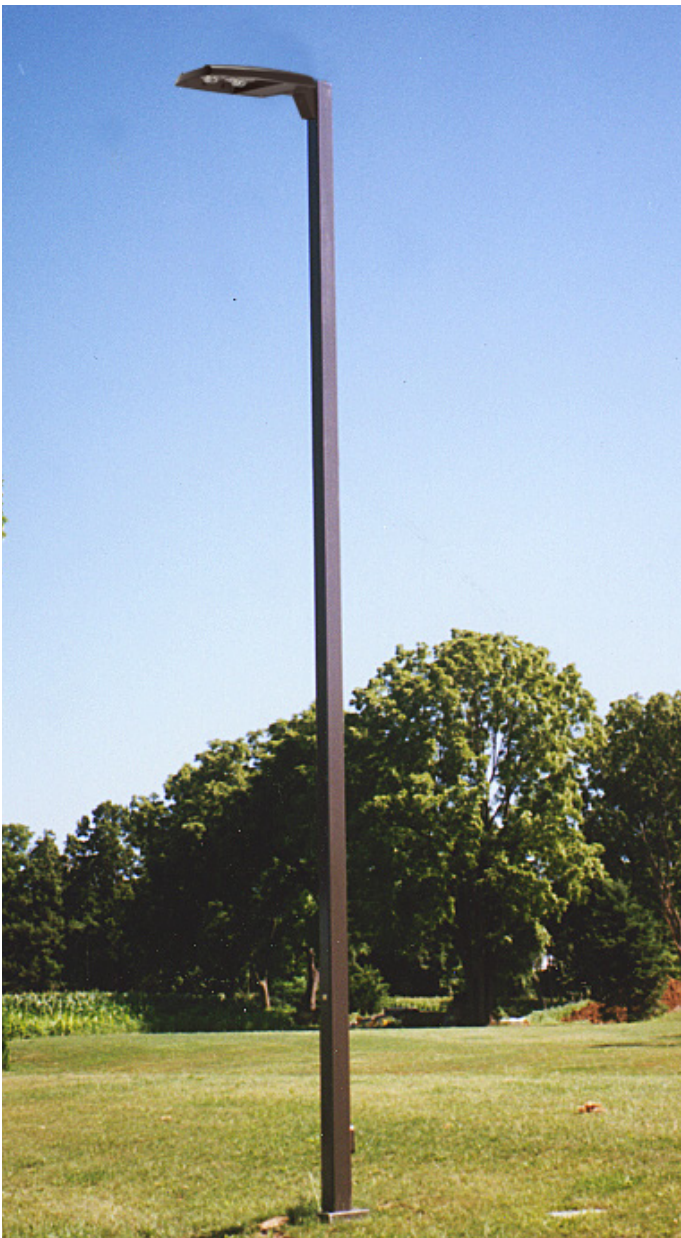

Shoe Box - Metal

LUMINAIRE:	Shoe Box, rectangular, bronze color
FIXTURE SIZE:	4,900 lumen (70 watt) 7,500 lumen (91 watt) 15,000 lumen (170 watt) 20,000 lumen (269 watt)
FIXTURE TYPE:	Light-Emitting Diode (LED)
BRACKET:	8 inch rectangular
POLE:	Bronze-colored aluminum or steel, 6 inch square, 28 or 32 feet above ground, mounted on a concrete foundation
ELECTRIC SUPPLY:	Underground
RATE:	High-mount underground, Rate Schedule SLE Light-Emitting Diode (LED)